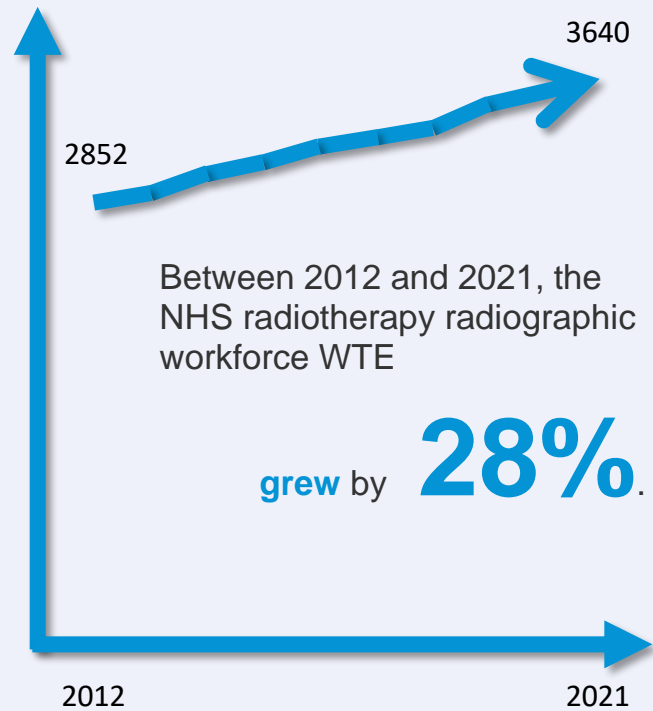

### VACANCIES

**305** NHS radiotherapy radiographic positions WTE are **vacant**.

This is a vacancy rate of **8.4%**.

Current vacancy rate of NHS radiotherapy radiographic workforce 2017 to 2021

### WORKFORCE GROWTH