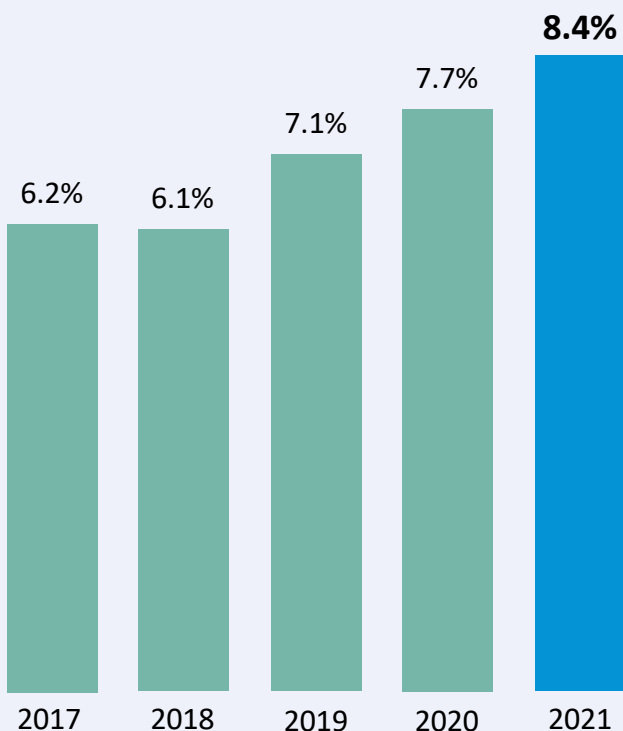

## Radiotherapy radiographic workforce

# 2021 UK CENSUS

### VACANCIES

**305** NHS radiotherapy radiographic positions WTE are **vacant**.

This is a vacancy rate of **8.4%**.

Current vacancy rate of NHS radiotherapy radiographic workforce 2017 to 2021